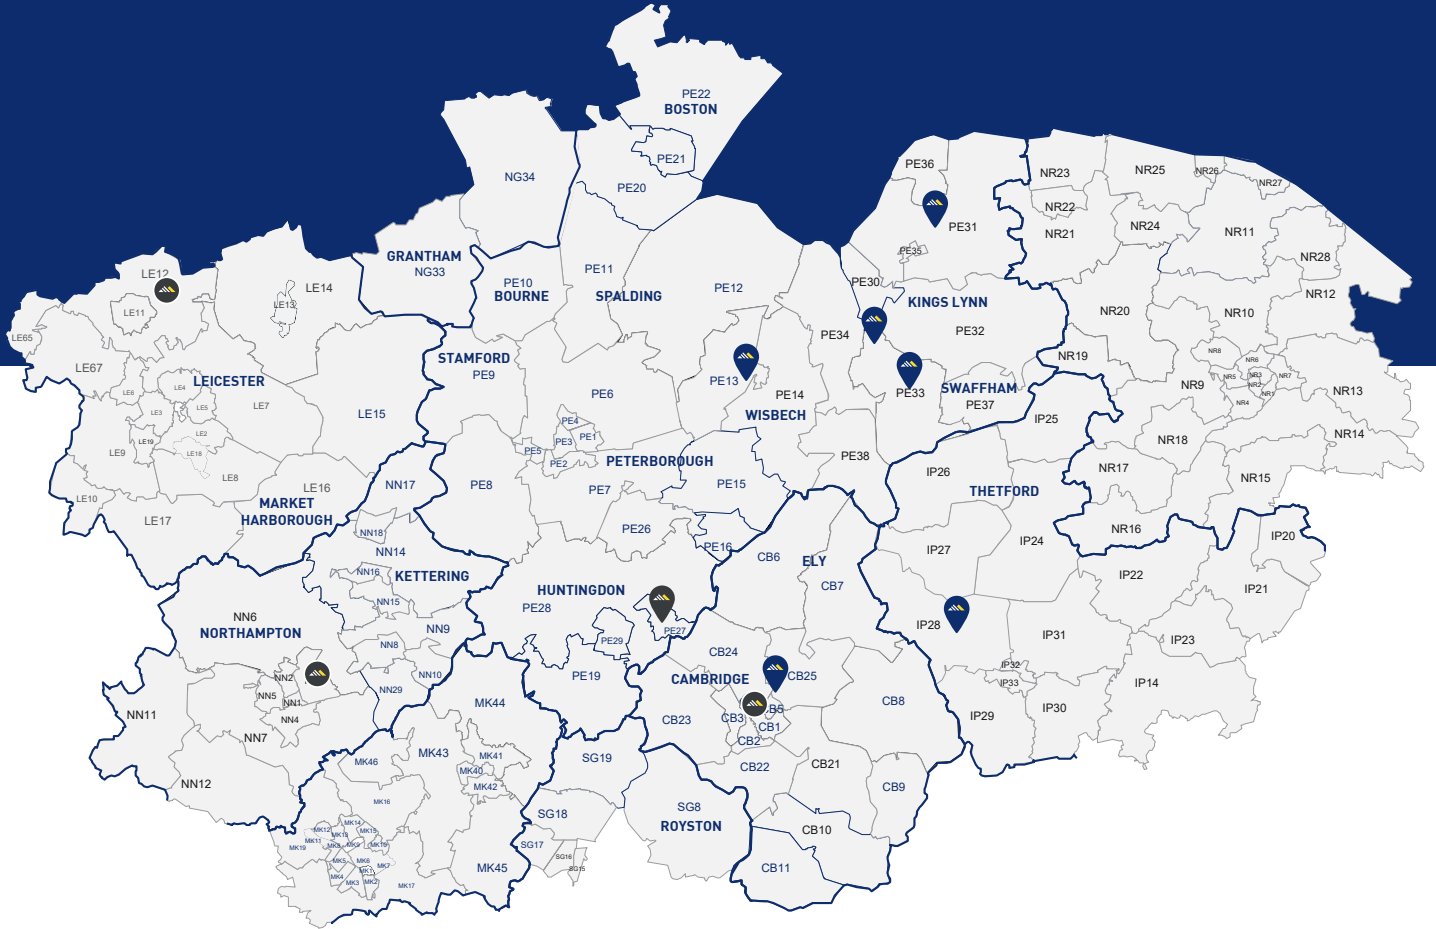

# COLLECTION LOCATIONS

WHERE TO COLLECT YOUR AGGREGATES & CONCRETE

Aggregate & Concrete Collections

Aggregate Collections

Concrete Only Collections

# COLLECTION LOCATIONS

## WHERE TO COLLECT YOUR AGGREGATES & CONCRETE

### LEICESTER

Granite Way  
Mountsorrel  
Loughborough  
Leicester  
LE12 7TZ

**Open: Mon-Fri:** 7.30am – 5.00pm

**Sat:** 8.00am – 1.00pm